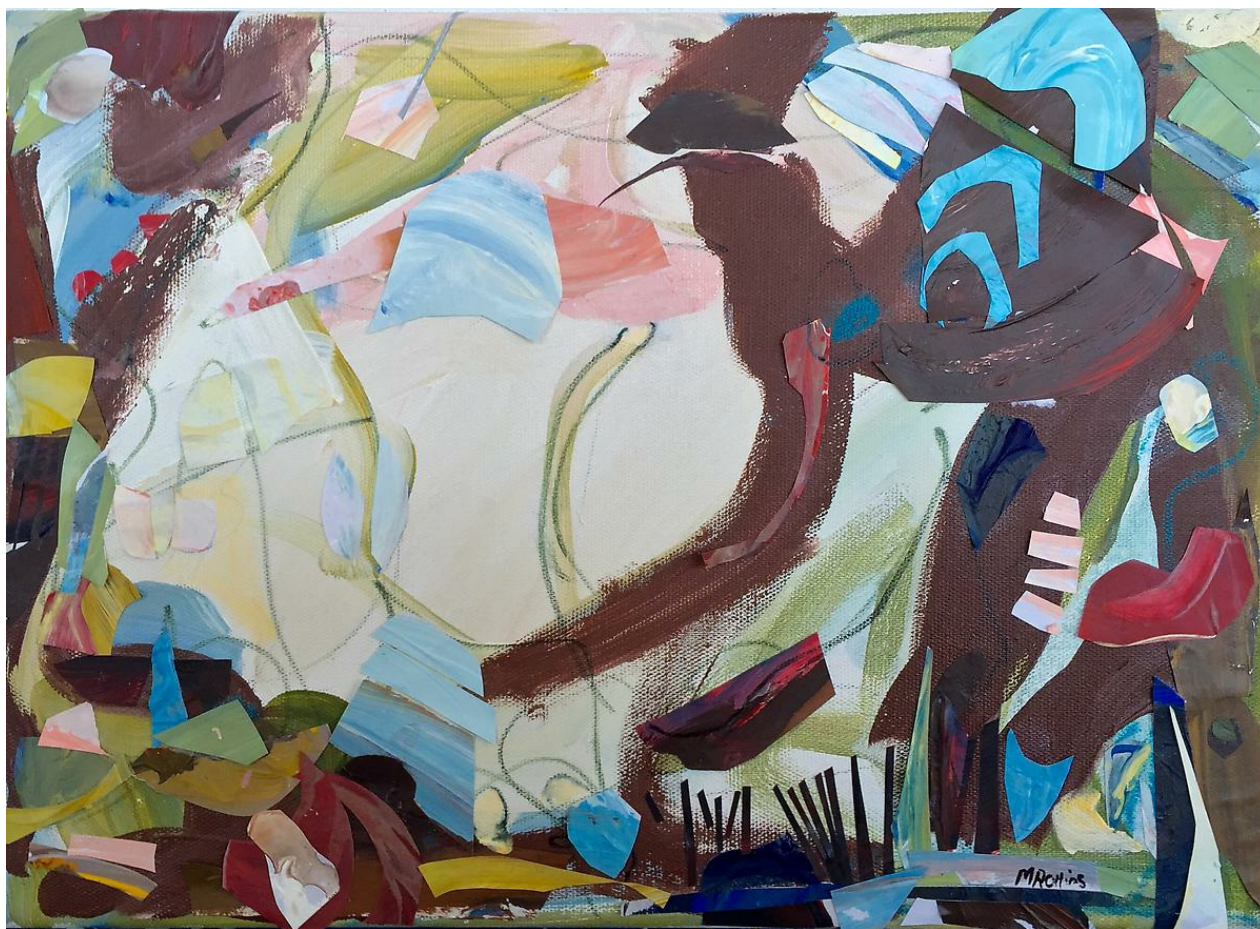

W.MING 蓮藝

Monique Rollins (b. 1980)
Tickle Me, Tickle Me, 2015
Acrylic and palette paper, ink on canvas
12 x 16 inches (30 x 40 cm)